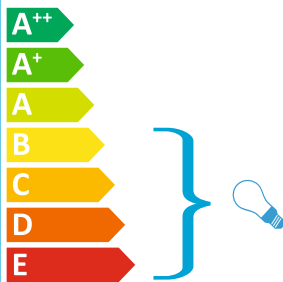

This light fitting is compatible with bulbs from energy classes:

The light fitting is sold with a bulb from energy class:

C

874/2012

AXOR
hansgrohe

10623800, 10627800

Esta luminaria es compatible con bombillas de las clases energéticas: