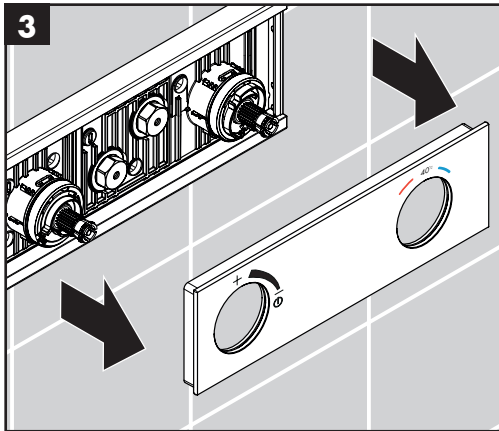

hansgrohe

Service

RainSelect

93406000

hansgrohe