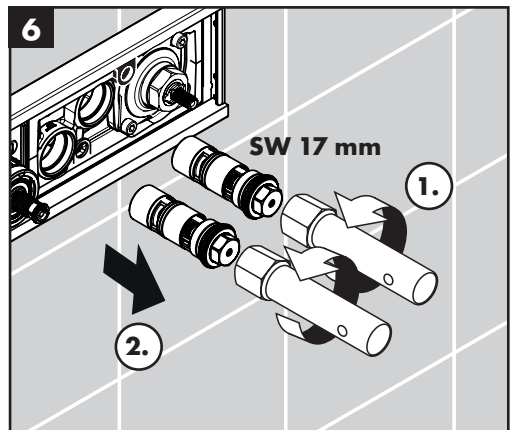

hansgrohe

Service

RainSelect

93406000

hansgrohe