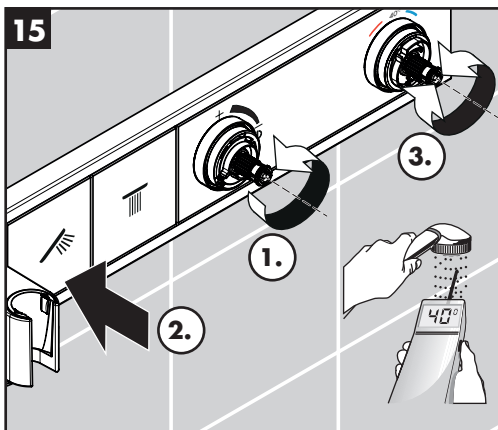

hansgrohe

Service

RainSelect

93406000

hansgrohe