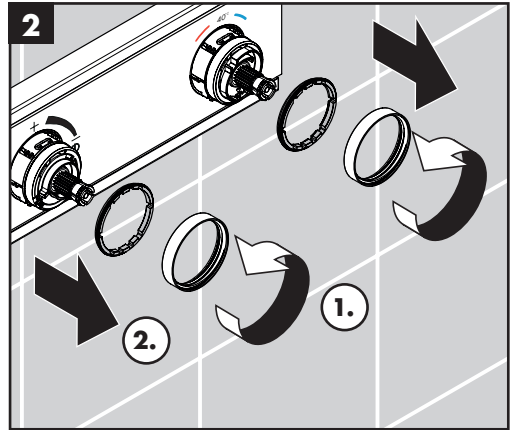

hansgrohe

Service

RainSelect

93406000

hansgrohe