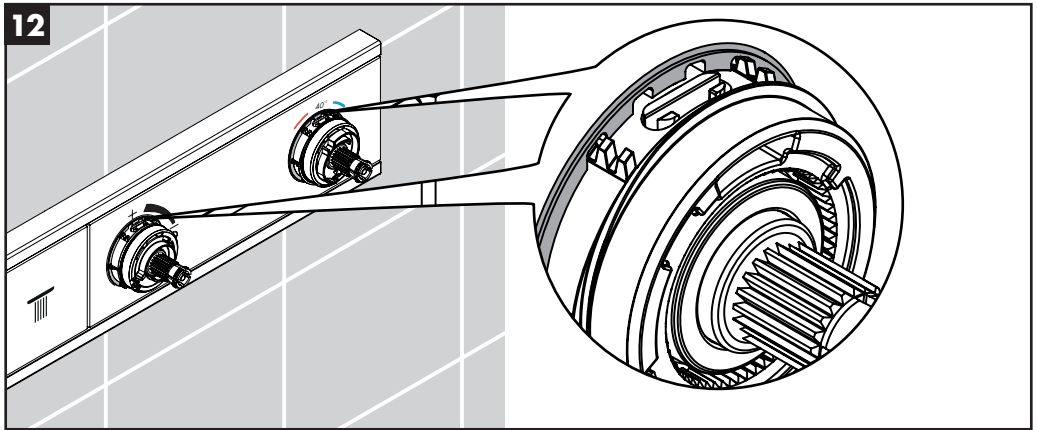

hansgrohe

Service

RainSelect

93406000

hansgrohe