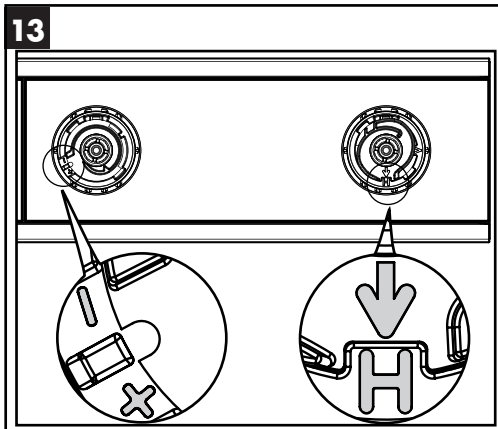

hansgrohe

Service

RainSelect

93406000

hansgrohe