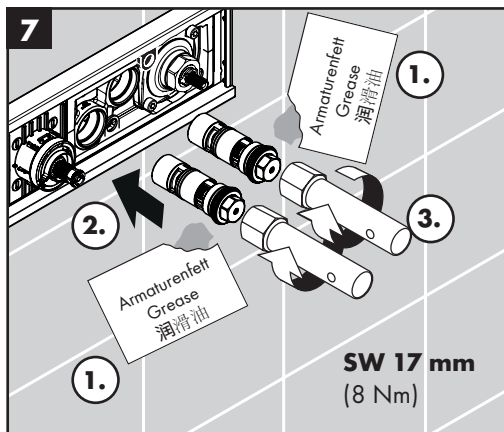

hansgrohe

Service

RainSelect

93406000

hansgrohe