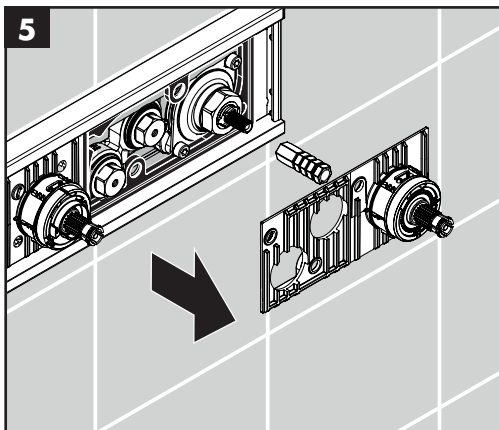

hansgrohe

Service

RainSelect

93406000

hansgrohe