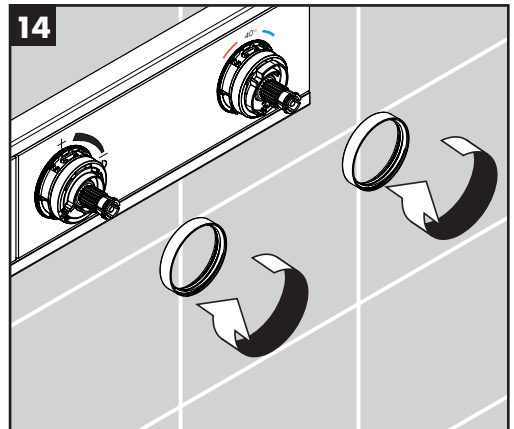

hansgrohe

Service

RainSelect

93406000

hansgrohe