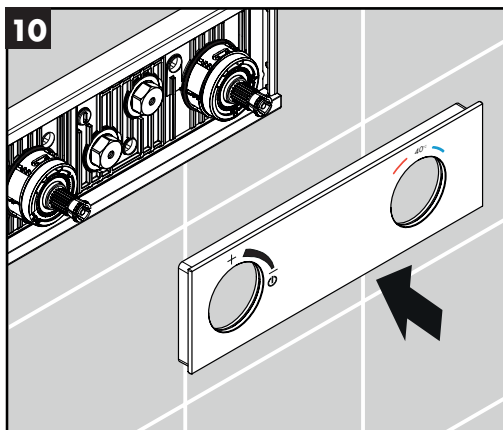

hansgrohe

Service

RainSelect

93406000

hansgrohe