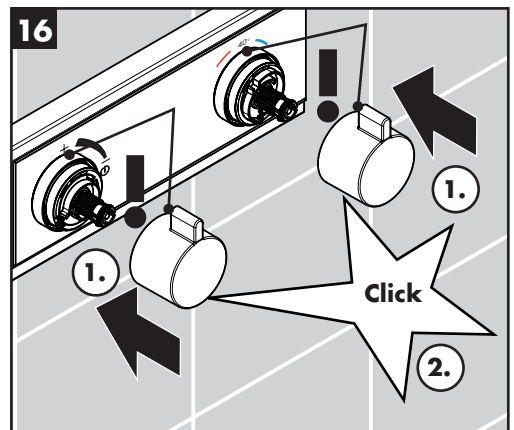

hansgrohe

Service

RainSelect

93406000

hansgrohe