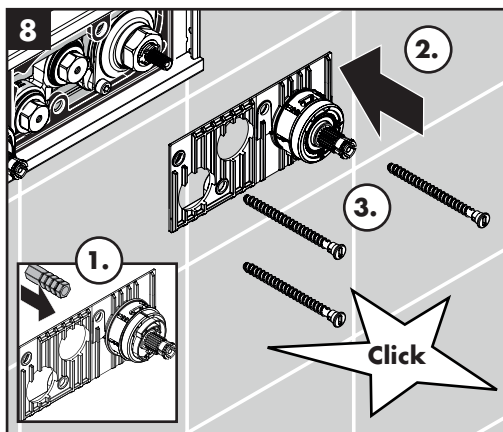

hansgrohe

Service

RainSelect

93406000

hansgrohe