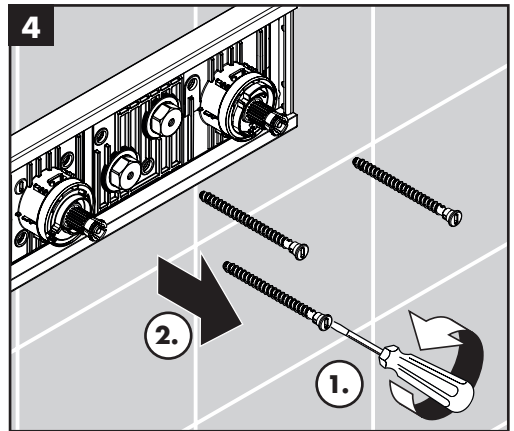

hansgrohe

Service

RainSelect

93406000

hansgrohe