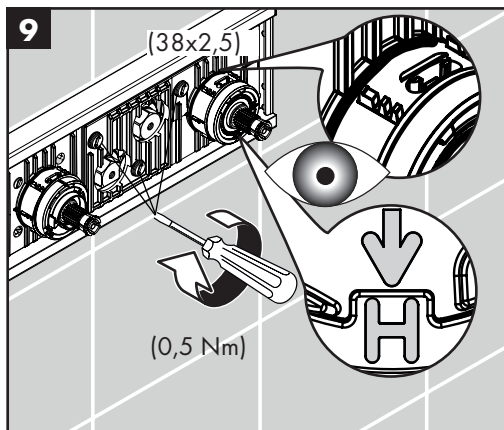

hansgrohe

Service

RainSelect

93406000

hansgrohe