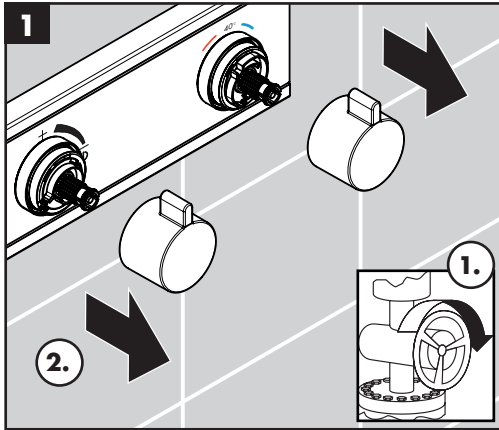

hansgrohe

Service

RainSelect

93406000

hansgrohe