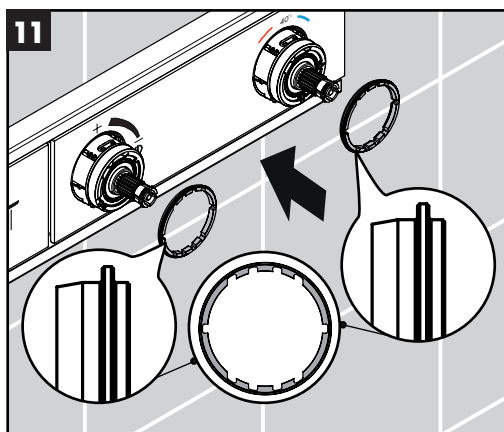

hansgrohe

Service

RainSelect

93406000

hansgrohe