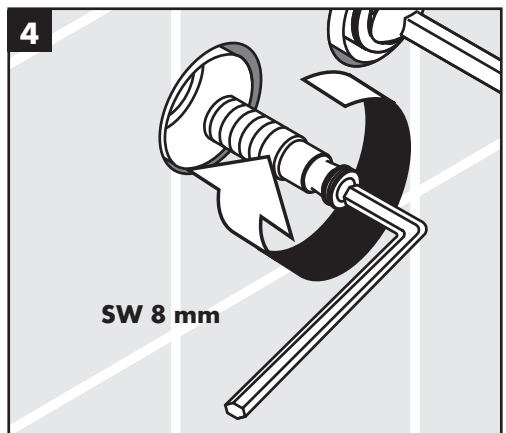

Service

95626000

hansgrohe

hansgrohe