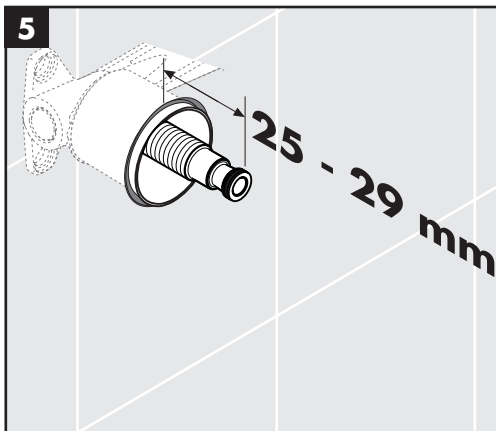

Service

95626000

hansgrohe

hansgrohe