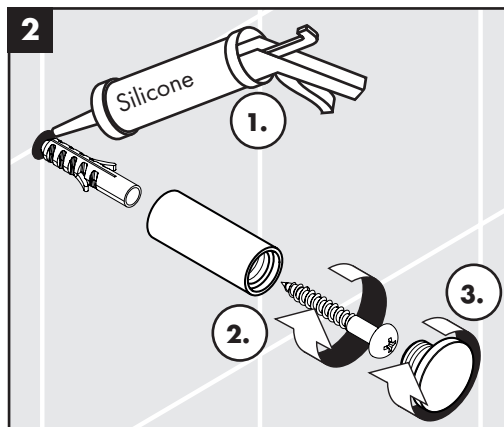

ZH 组装说明

EN assembly instructions

Logis E
41711007

⚠ 安全技巧

△ 装配时为避免挤压和切割受伤，必须戴上手套。

请勿使用含有乙酸的硅胶！

Do not use silicone containing acetic acid!

安装提示

由有资格的专业人员进行产品安装时请注意：在所有加固区域中，加固表面是否平整（无突出的接缝或瓷砖），墙体结构是否适合产品安装且未显露出任何缺点。

⚠ Safety Notes

△ Gloves should be worn during installation to prevent crushing and cutting injuries.

Installation Instructions

During installation of the product by qualified trained personnel, make sure that the entire fastening surface is even and smooth (no protruding seams or tile offset), that the finish of the wall is suitable to apply the product and has no weak points.