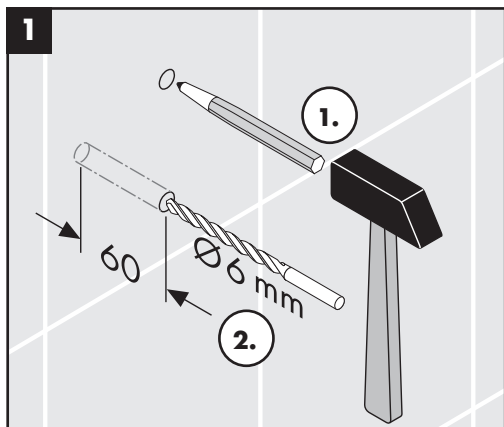

ZH 组装说明

EN assembly instructions

Logis E
41711007

⚠ 安全技巧

△ 装配时为避免挤压和切割受伤，必须戴上手套。

请勿使用含有乙酸的硅胶！

Do not use silicone containing acetic acid!

安装提示

由有资格的专业人员进行产品安装时请注意：在所有加固区域中，加固表面是否平整（无突出的接缝或瓷砖），墙体结构是否适合产品安装且未显露出任何缺点。

⚠ Safety Notes

△ Gloves should be worn during installation to prevent crushing and cutting injuries.

Installation Instructions

During installation of the product by qualified trained personnel, make sure that the entire fastening surface is even and smooth (no protruding seams or tile offset), that the finish of the wall is suitable to apply the product and has no weak points.