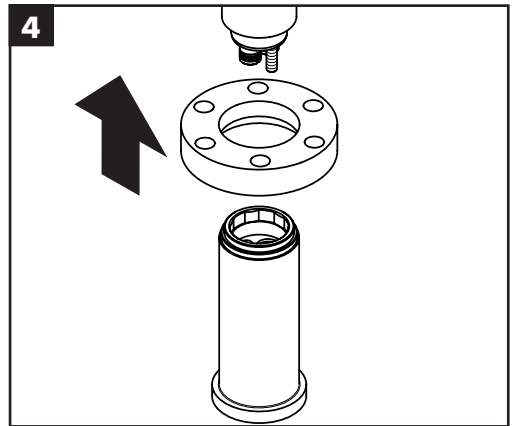

Service

60 mm
92135000

AXOR[®]

hansgrohe

hansgrohe