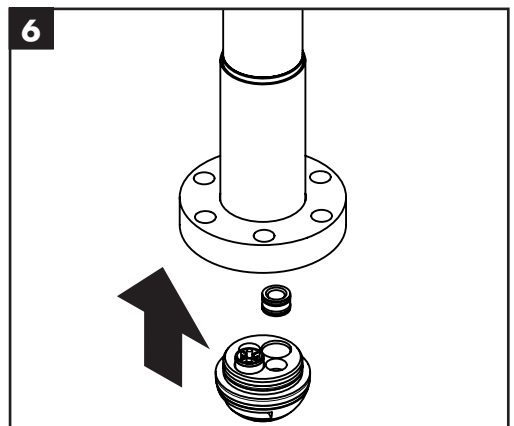

Service

60 mm
92135000

AXOR[®]

hansgrohe

hansgrohe