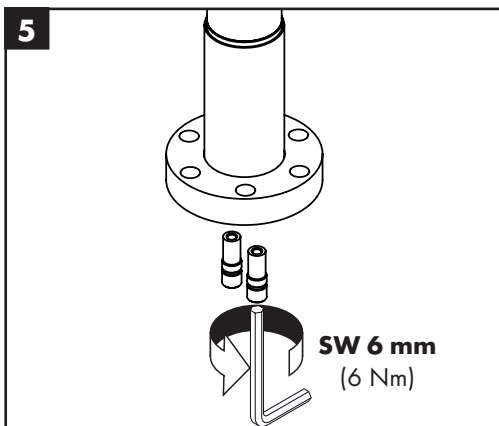

Service

60 mm
92135000

AXOR[®]

hansgrohe

hansgrohe