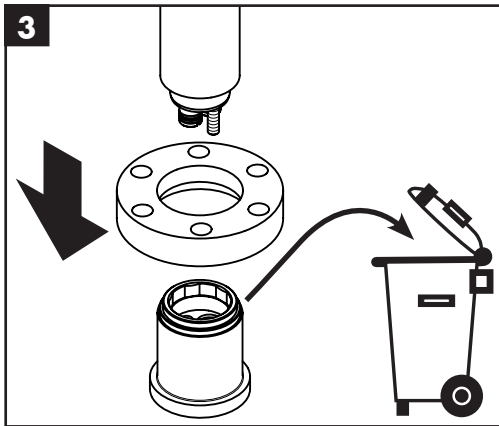

Service

60 mm
92135000

AXOR[®]

hansgrohe

hansgrohe