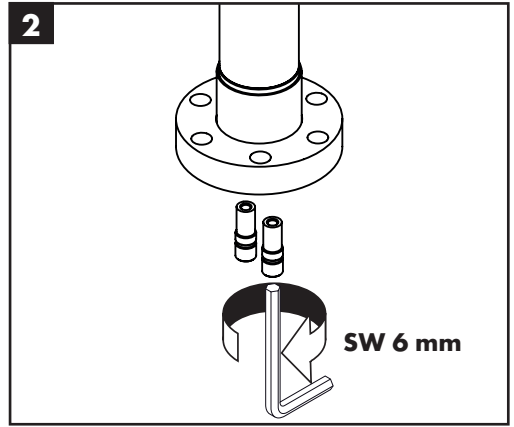

Service

60 mm
92135000

AXOR[®]

hansgrohe

hansgrohe