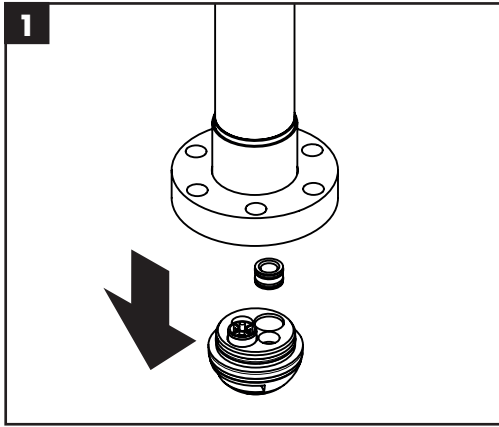

Service

60 mm
92135000

AXOR[®]

hansgrohe

hansgrohe