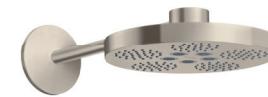

Barber Osgerby's bathroom design features a vaulted ceiling and a large, frameless skylight that, together, create an impression of an opening up to the sky. On the left-hand side, a large wood-framed mirror amplifies the sense of spaciousness. Below it sits a large stone wash basin with two AXOR One 3-hole basin mixers Select. The faucets,

like all fixtures in the bathroom, are finished in luxurious but understated Brushed Nickel, one of a variety of exclusive AXOR FinishPlus surfaces. Beyond the wash basin, an open shower area offers a versatile combination of showering options thanks to a wall-mounted overhead shower, shoulder-height shower and hand shower. Light pools in from the tall slot window on the right-hand side, brightening the back wall, which is adorned with AXOR Universal Circular Accessories. The small wooden stool can be used around the bathroom, helping a child reach the wash basin, for example, or serving as a seat for a bathside conversation. Calm, tactile and organic, the wooden bathtub is large enough to enjoy alone or with another. Its placement below the dramatic skylight invites one to watch clouds drifting by or the stars at night.

1 x Hand shower 75
1jet EcoSmart
48651, -820

1 x Metal effect shower hose
1.25 m
28282, -820

1 x Thermostatic module for concealed
installation for 2 functions
45712, -820

1 x Basic set
#45710180

1 x Basic set
45710180