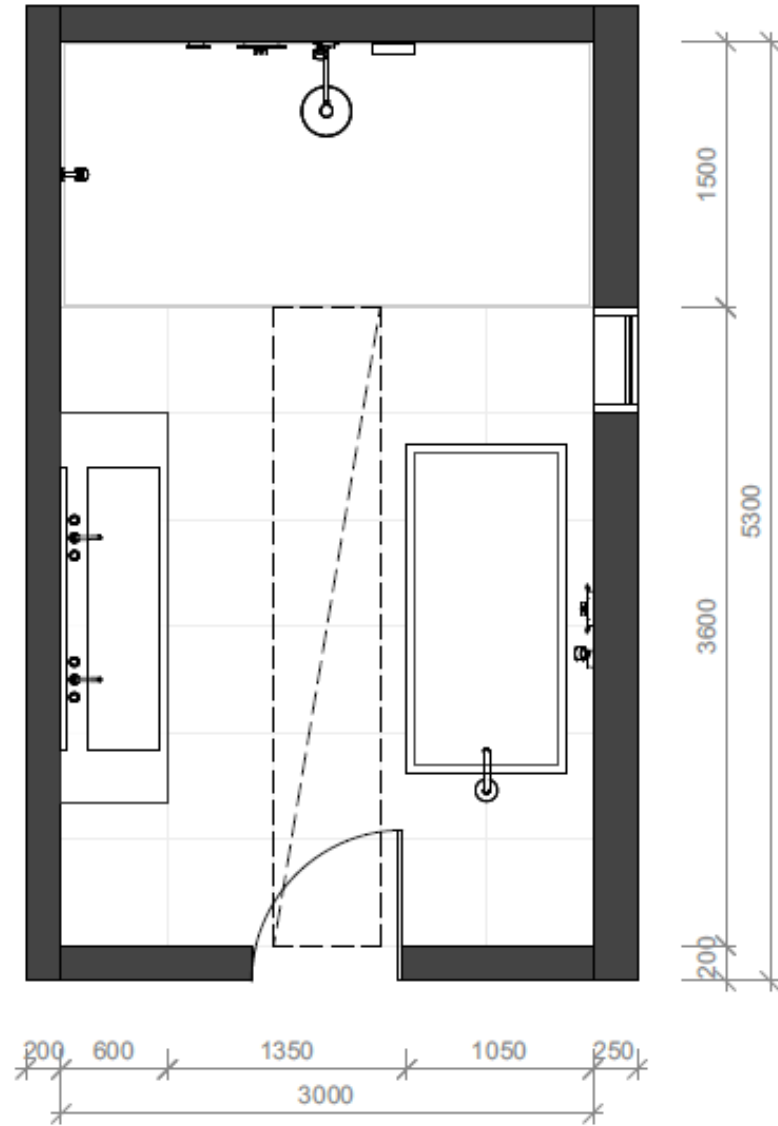

AXOR ONE BATHROOM 15M²