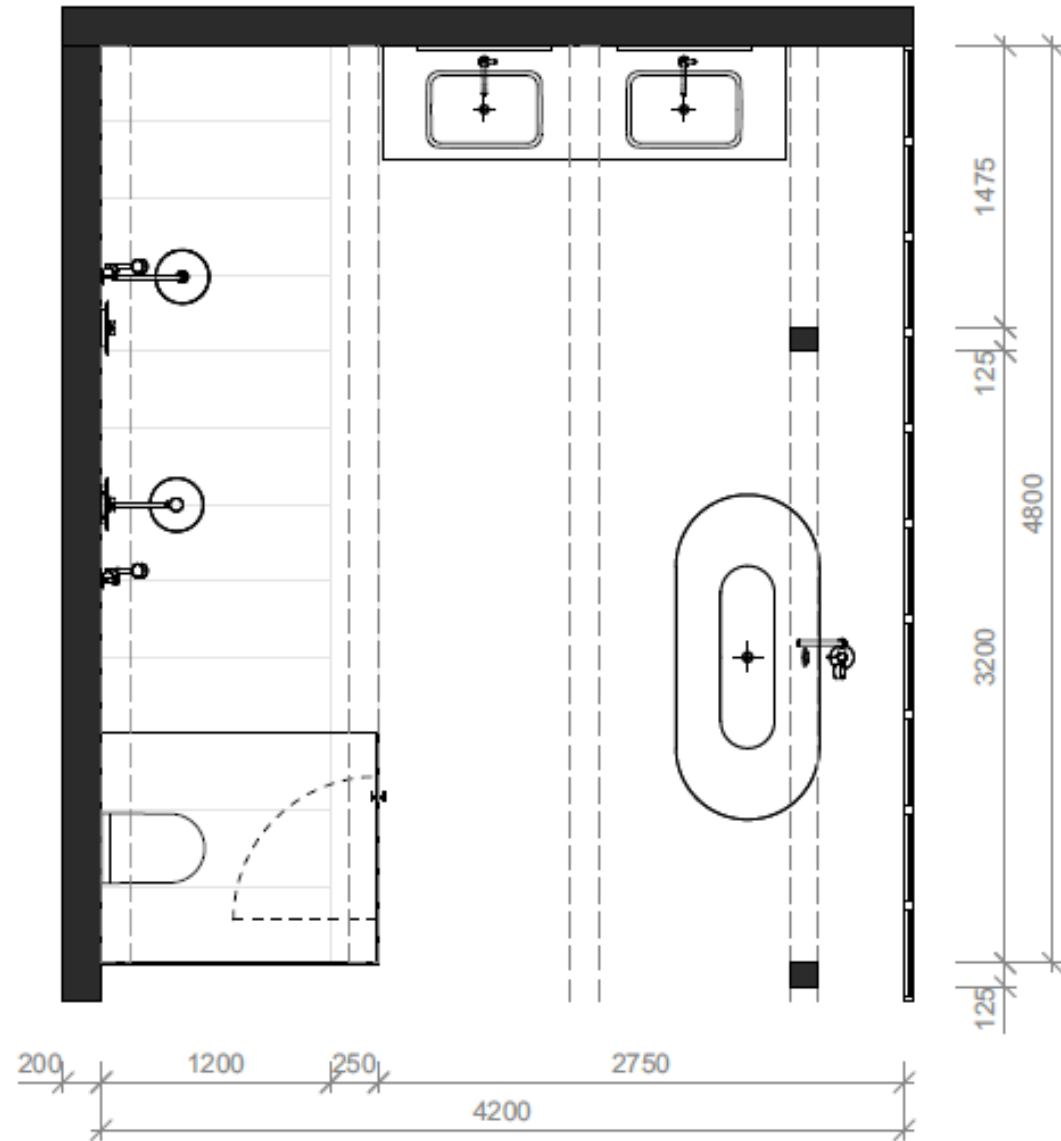

THE RESIDENTS DECIDED TO APPORTION
A LARGE SHARE OF THEIR LIMITED LIVING
AREA FOR A BATHROOM THAT IS A
RECREATION SPACE.

Entering the double-height room, one is immediately struck with the sense of awe synonymous with a New York loft apartment. Each frame of the industrial windows captures incredible views over the city. Exposed steel beams support the ceiling and mezzanine. A large signature rug and ceiling-mounted lighting soften the brickwork and tiled walls. Taking center stage are a modern free-standing bath and the elegant, archetypal form of a floor-standing bath faucet in Matt Black. Adjacent to the bath is a double wash basin area with countertop basins flanked by elegant AXOR One basin mixers 260 Select, all mounted on a long, vintage wooden cabinet. One steps down to a large double shower area under the mezzanine for a shower experience that maximizes views across the New York skyline.

AXOR ONE BATHROOM 20M²

Dimensions in mm

AXOR ONE WASH BASIN

2 x Basin mixer Select 260
for wash bowls with push-open
waste set
48030, -670

2 x Wall mirror
#42848, -670

1 x Bath towel rail 600 mm
#42860, -670