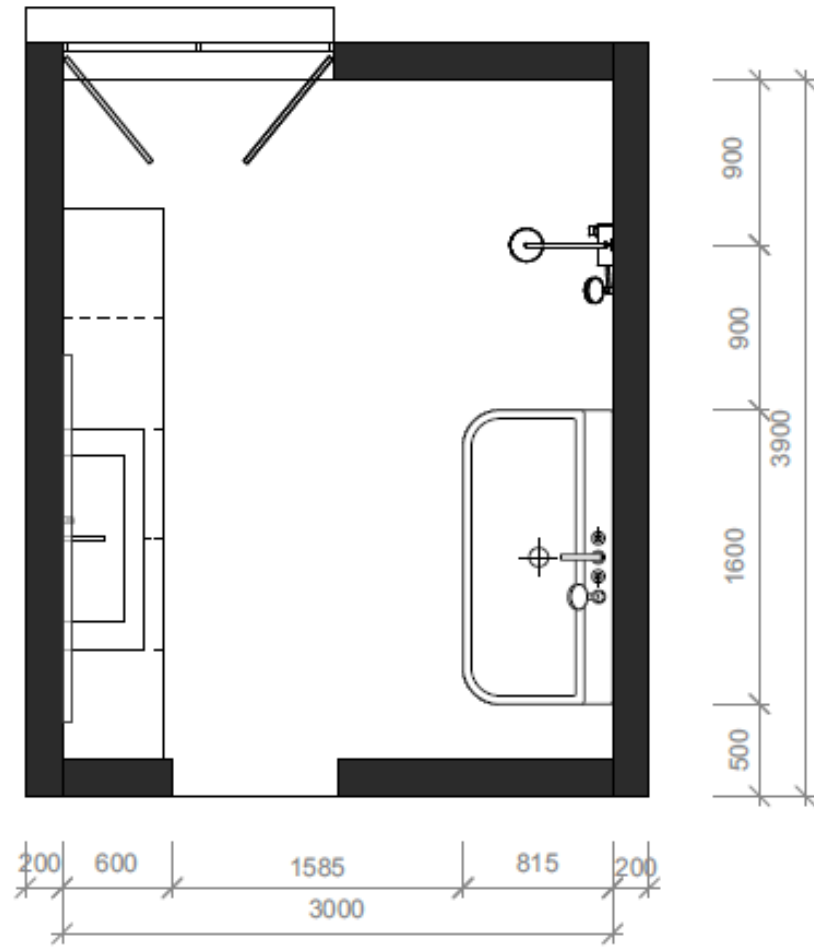

AXOR CITTERIO BATHROOM 12M²